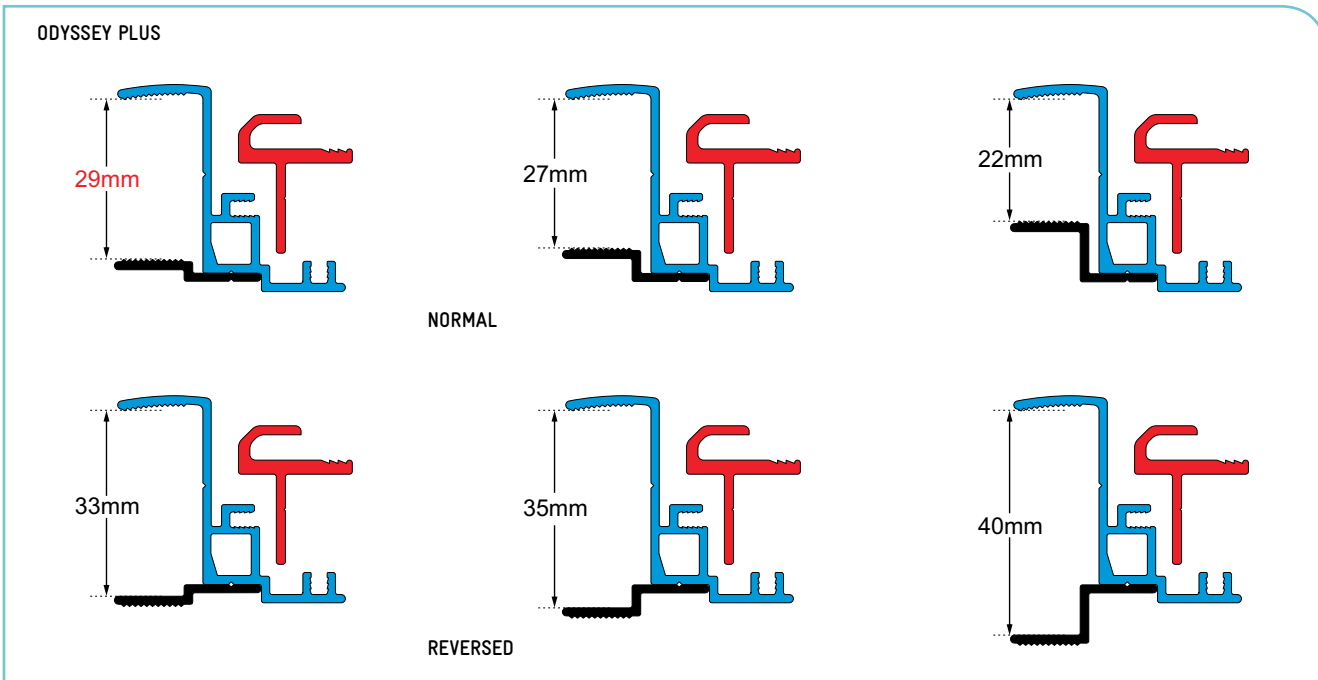

CODE	SIZE	COLOUR
011664	280 X 762	BLACK
011681	380 X 1175	WHITE
011686	565 X 1175	BLACK

4 RADIUS CORNER CLAMP

4 radius corner clamp ring to suit Odyssey Plus and Slimline windows.

WIND OUT WINDOW CROSS SHAFT

Replacement cross shaft.

2RC (SUITS ODYSSEY & JUPITER)

- 010207 762MM
- 010208 914MM
- 010210 1175MM
- 010211 1524MM
- 010213 1630MM

CLAMP RING SPECIFICATIONS

WINDOW SPARE PARTS

ODYSSEY FLY SCREEN

Insect screens for Camec wind-out windows are removable and fully flexible.