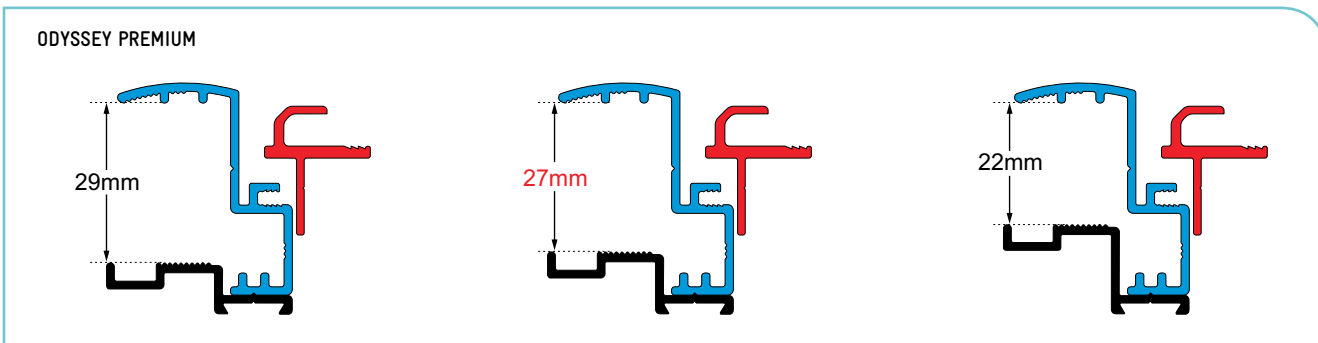

CLAMP RING SPECIFICATIONS