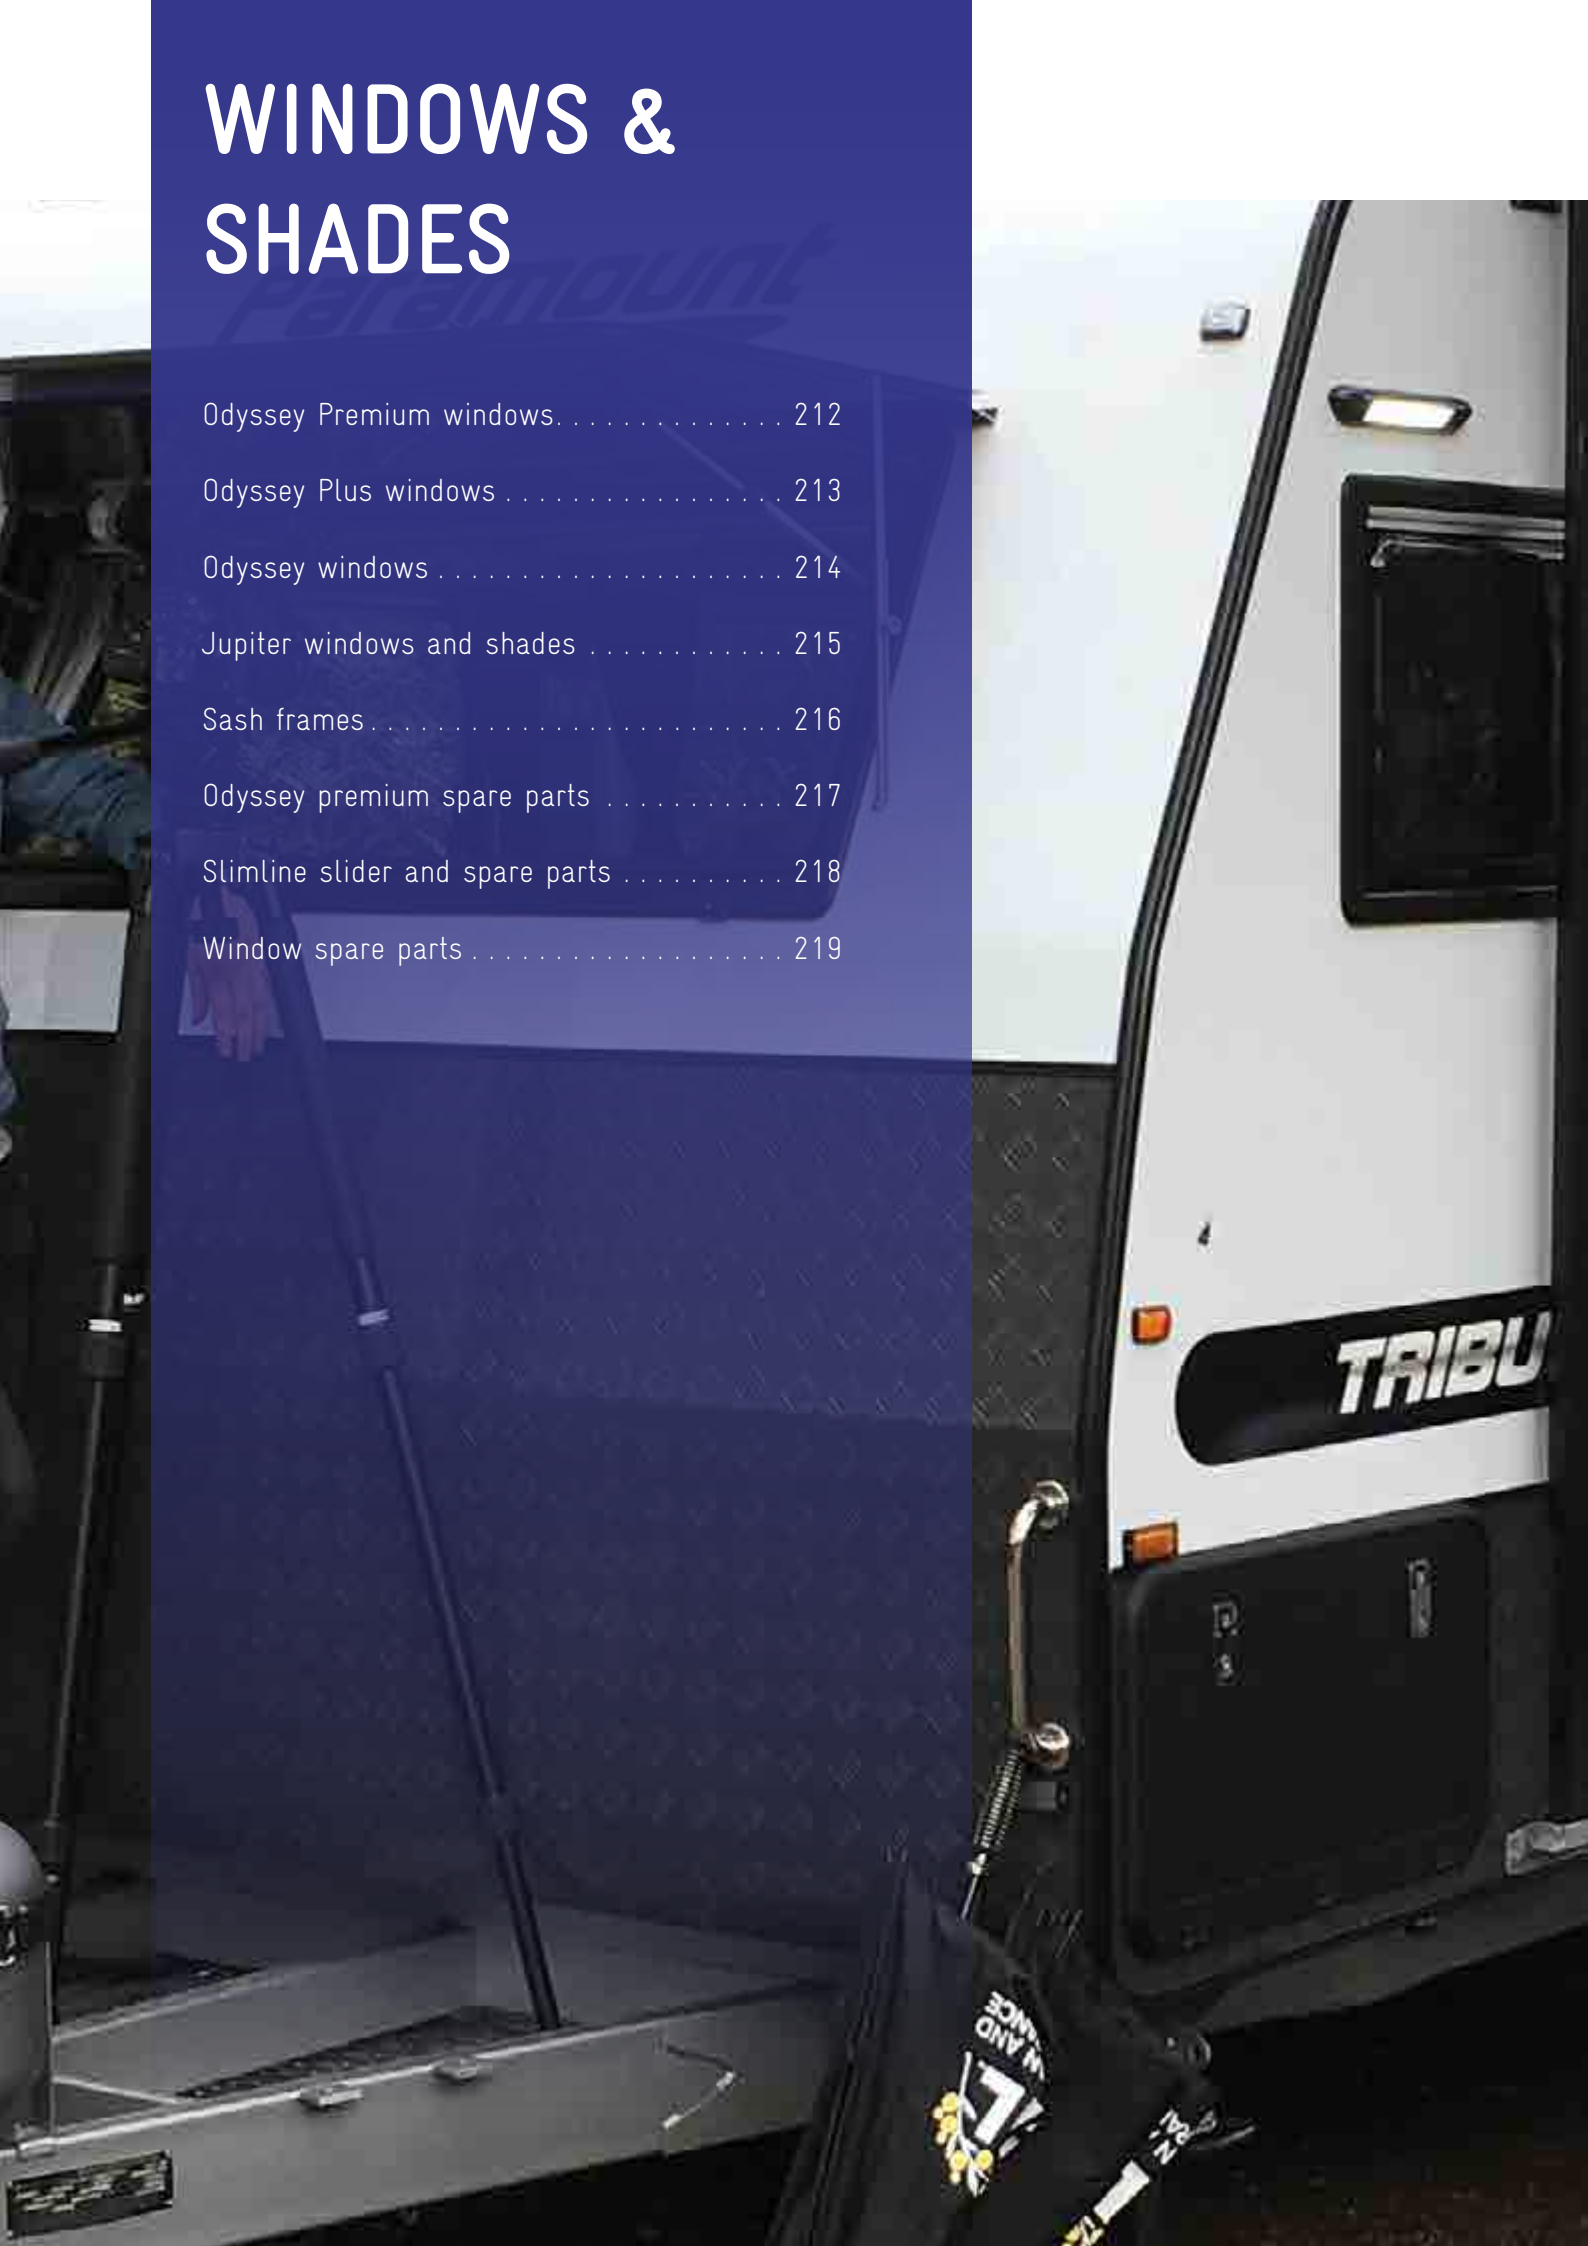

ODYSSEY PREMIUM 4 RADIUS CORNER WINDOWS

The Camec Odyssey Premium window features an Odyssey acrylic panel in a double glazed form, with handle and locks with 3 positions - lock, open and ventilation. The separate blind and fly screen are housed in a stylish frame (refer page 242) with easy to use window stays that allow for multiple opening widths. The 4 radius corner push out design can be easily used as a replacement for a Camec Odyssey Plus or Slimline window. Designed for 27mm and 29mm wall thickness.