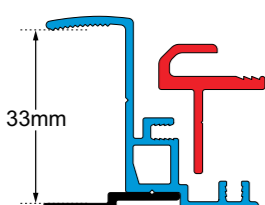

Clamp Ring Specifications

Odyssey Premium

Odyssey Plus

NORMAL

REVERSED

Spare Parts

Camec Slimline Sash Assembly

4 radius corner MK2 sash assembly to suit Slimline window.