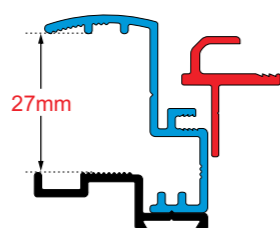

Clamp Ring Specifications

Odyssey Premium