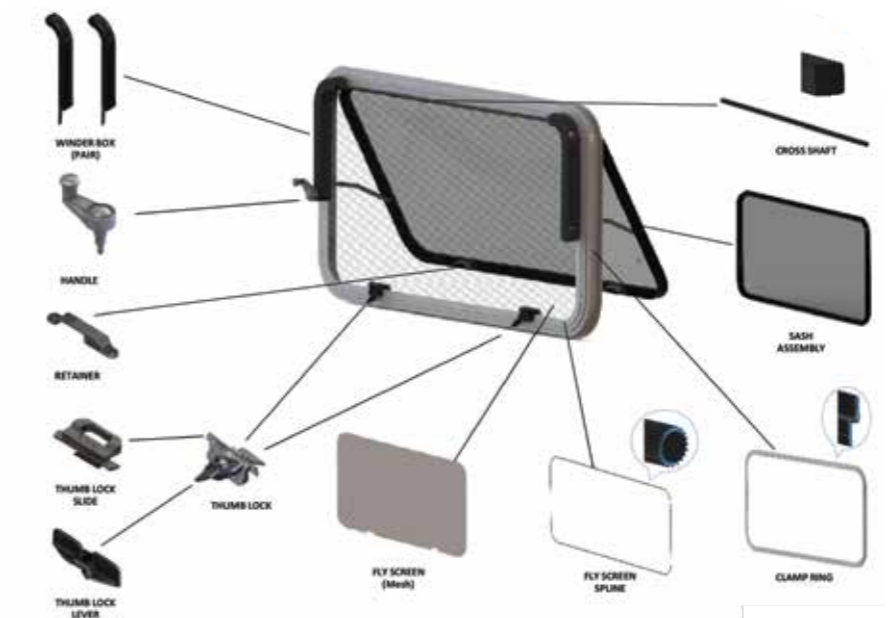

021533

Odyssey Premium

Odyssey

Odyssey Plus

For all Trade and Retail Enquiries contact:

SALES ENQUIRIES

National Customer Care Centre

Phone: 1300 4 Camec (1300 4 22632)