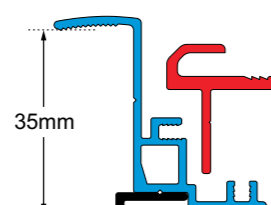

Clamp Ring Specifications

Odyssey Premium

Odyssey Plus

NORMAL

REVERSED

Spare Parts

Camec Slimline Sash Assembly

4 radius corner MK2 sash assembly to suit Slimline window.