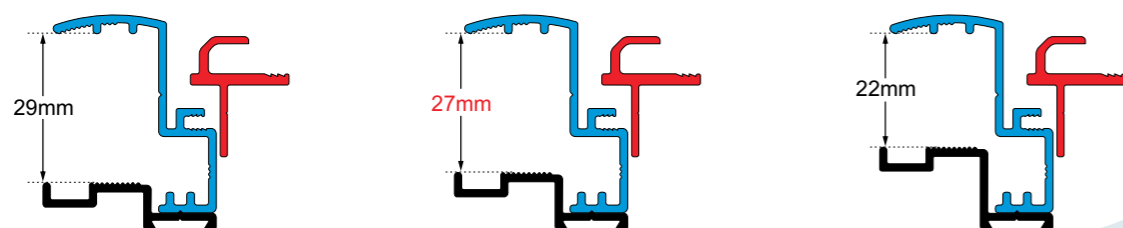

Clamp Ring Specifications

Odyssey Premium