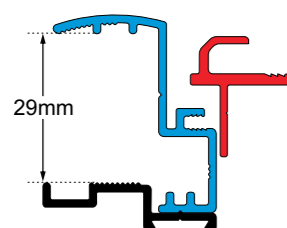

Clamp Ring Specifications

Odyssey Premium