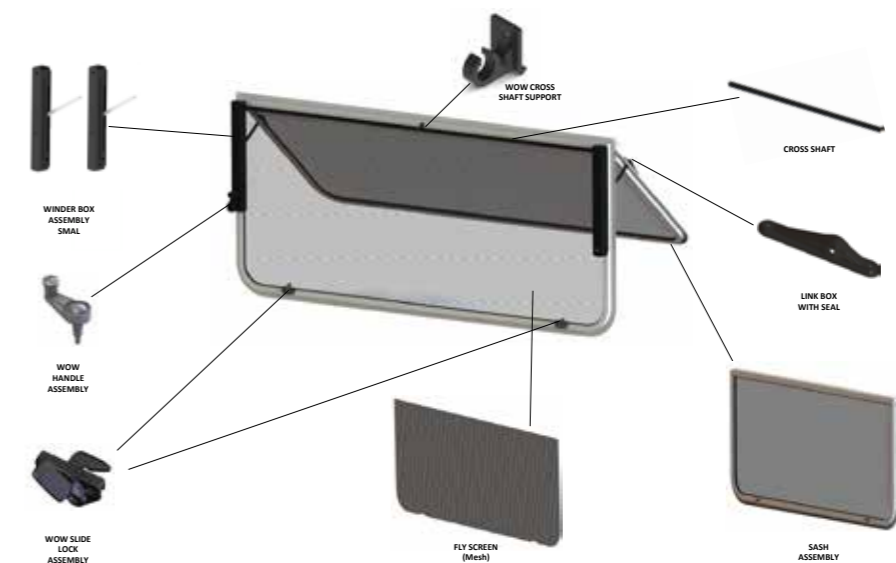

Spare Parts

Wind Out Window Cross Shaft

Replacement cross shaft to suit Odyssey & Jupiter windows.

2RC

WOW CROSS SHAFT FOR 457MM	010206
WOW CROSS SHAFT FOR 610MM	042360
WOW CROSS SHAFT FOR 762MM	010207
WOW CROSS SHAFT FOR 914MM	010208
WOW CROSS SHAFT FOR 1175MM	010210
WOW CROSS SHAFT FOR 1524MM	010211
WOW CROSS SHAFT FOR 1630MM	010213

4RC TO SUIT ODYSSEY PLUS & SLIMLINE

WOW CROSS SHAFT FOR 457MM	042364
WOW CROSS SHAFT FOR 610MM	042362
WOW CROSS SHAFT FOR 762MM	042361
WOW CROSS SHAFT FOR 914MM	010216
WOW CROSS SHAFT FOR 1175MM	010217
WOW CROSS SHAFT FOR 1524MM	042365

Wind Out Window Control Box

WOW CONTROL BOX LARGE R/H	010189
WOW CONTROL BOX LARGE L/H	010190
WOW CONTROL BOX SMALL R/H	010191
WOW CONTROL BOX SMALL L/H	010192
WOW LINK BOX WITH SEAL	010193
WOW HANDLE ASSEMBLY	010197
WOW HANDLE PLUG	010198
WOW END PLUG	010204

Wind Out Window 45 Degree Control Box

LARGE R/H 45DEG	Black	010175
LARGE L/H 45DEG	Black	010176
SMALL R/H 45DEG	Black	010177
SMALL L/H 45DEG	Black	010178
WOW HANDLE ONLY 45DEG	Black	010199

Wind Out Window Glaze

WOW GLAZE/WEDGE - 3MM GLASS	010220
WOW GLAZE/WEDGE - 5MM GLASS	010221

Weather Santoprene Seal For Wind Out Window

010219

Screen Mesh Fibreglass 610mm

SPECIFICATIONS:
• Sold per metre
Colour Charcoal 021533

Odyssey Premium

Odyssey

Odyssey Plus