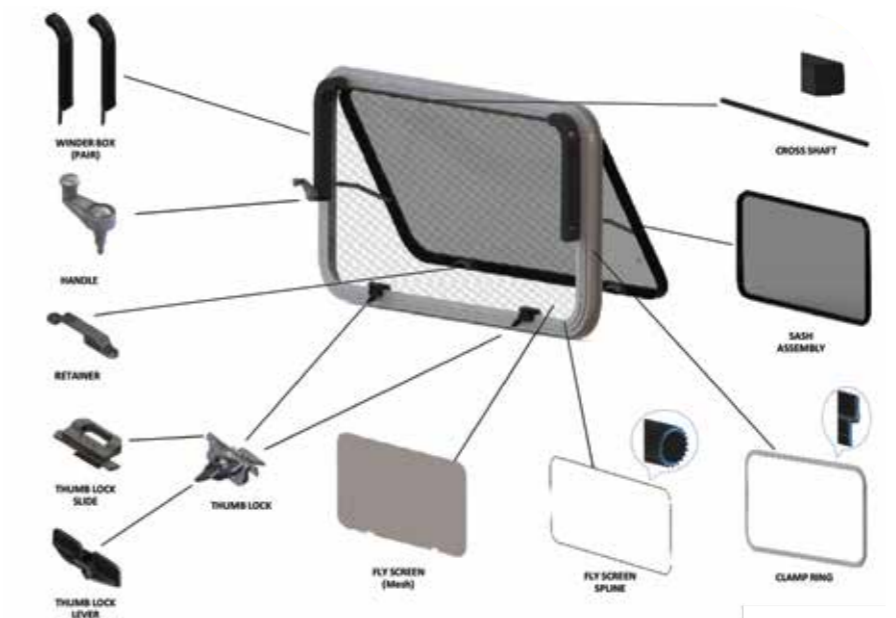

Odyssey Plus