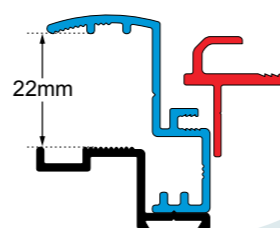

Clamp Ring Specifications

Odyssey Premium