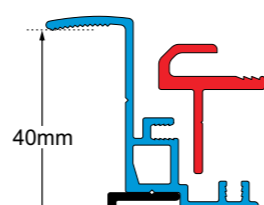

Clamp Ring Specifications

Odyssey Premium

Odyssey Plus

NORMAL

REVERSED

Spare Parts

Camec Slimline Sash Assembly

4 radius corner MK2 sash assembly to suit Slimline window.