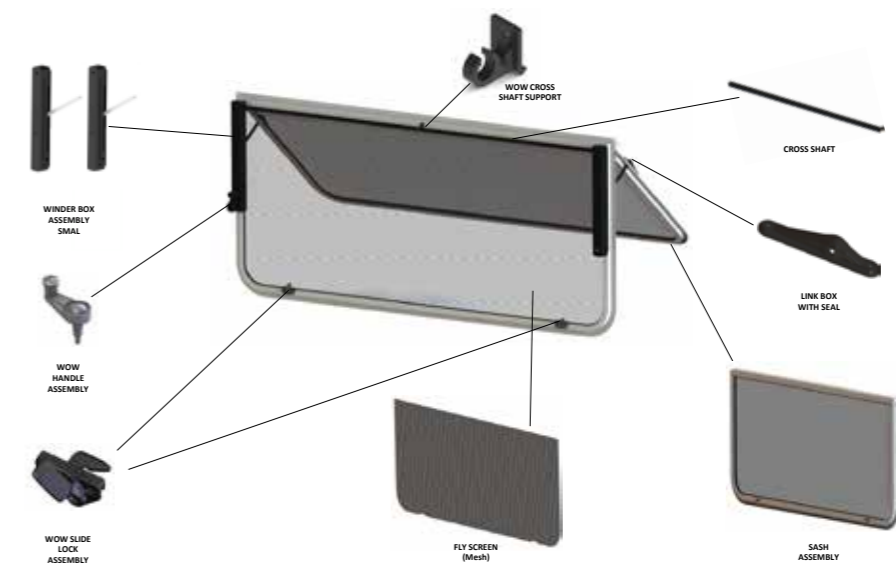

Spare Parts

Wind Out Window Cross Shaft

Replacement cross shaft to suit Odyssey & Jupiter windows.

2RC

- WOW CROSS SHAFT FOR 457MM
- WOW CROSS SHAFT FOR 610MM
- WOW CROSS SHAFT FOR 762MM
- WOW CROSS SHAFT FOR 914MM
- WOW CROSS SHAFT FOR 1175MM
- WOW CROSS SHAFT FOR 1524MM
- WOW CROSS SHAFT FOR 1630MM

- 010206
- 042360
- 010207
- 010208
- 010210
- 010211
- 010213

4RC TO SUIT ODYSSEY PLUS & SLIMLINE

- WOW CROSS SHAFT FOR 457MM
- WOW CROSS SHAFT FOR 610MM
- WOW CROSS SHAFT FOR 762MM
- WOW CROSS SHAFT FOR 914MM
- WOW CROSS SHAFT FOR 1175MM
- WOW CROSS SHAFT FOR 1524MM

- 042364
- 042362
- 042361
- 010216
- 010217
- 042365

Wind Out Window Control Box

- WOW CONTROL BOX LARGE R/H 010189
- WOW CONTROL BOX LARGE L/H 010190
- WOW CONTROL BOX SMALL R/H 010191
- WOW CONTROL BOX SMALL L/H 010192
- WOW LINK BOX WITH SEAL 010193
- WOW HANDLE ASSEMBLY 010197
- WOW HANDLE PLUG 010198
- WOW END PLUG 010204

Wind Out Window 45 Degree Control Box

- LARGE R/H 45DEG Black 010175
- LARGE L/H 45DEG Black 010176
- SMALL R/H 45DEG Black 010177
- SMALL L/H 45DEG Black 010178
- WOW HANDLE ONLY 45DEG Black 010199

Wind Out Window Glaze

- WOW GLAZE/WEDGE - 3MM GLASS
- WOW GLAZE/WEDGE - 5MM GLASS

- 010220
- 010221

Weather Santoprene Seal For Wind Out Window

010219

Screen Mesh Fibreglass 610mm

- SPECIFICATIONS:
- Sold per metre
- Colour Charcoal

021533

Odyssey Premium

Odyssey

Odyssey Plus