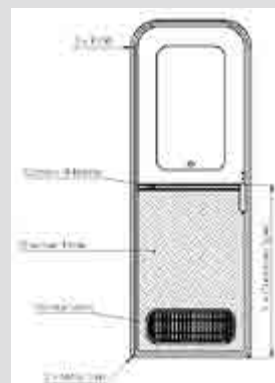

FULLY CUSTOMIZABLE CHECKERPLATE DOOR INFIL