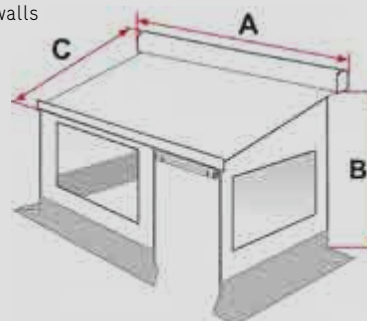

FIAMMA PRIVACY ROOM

- 044341 PRIVACY ROOM 320 FITS DUCATO
- 044351 PRIVACY ROOM VAN 260 FITS VW
- 044342 PRIVACY ROOM FRONT PANEL 80

Double your outdoor living space with one of Fiamma's Privacy Rooms. Suitable for use on F45S and F45L awnings, they transform your awning into a comfortable living space. The front panel is inserted into the track of the lead bar, and is joined to the side panels by zippers. Includes 1 front panel with door and window (with mosquito nets), 2 side panels with windows (with mosquito nets), 1 fast clip system, support poles, curtains for all windows and a mega bag for storage.

SPECIFICATIONS:

- The side panels are quickly put together with the fast clip that combines the canopy with the side walls
- Guaranteed close fit
- The front panel is inserted in the front rail of the awning and joined to the side panels with zippers

PART NO.	DESCRIPTION	AWNING LENGTH (A)	HEIGHT FROM GROUND (B)	EXTENSION (C)	WEIGHT
044343	PRIVACY ROOM MEDIUM 300	3.0M	2.25-2.5M	2.5M	24.5KG
044344	PRIVACY ROOM MEDIUM 350	3.5M	2.25-2.5M	2.5M	24.9KG
044345	PRIVACY ROOM MEDIUM 400	4.0M	2.25-2.5M	2.5M	25.4KG
044346	PRIVACY ROOM LARGE 300	3.0M	2.51-2.8M	2.5M	24.7KG
044347	PRIVACY ROOM LARGE 350	3.5M	2.51-2.8M	2.5M	25.2KG
044348	PRIVACY ROOM LARGE 400	4.0M	2.51-2.8M	2.5M	25.7KG
044349	PRIVACY ROOM LARGE 450	4.5M	2.51-2.8M	2.5M	26.2KG
044350	PRIVACY ROOM LARGE 500	5.0M	2.51-2.8M	2.5M	26.7KG
044352	PRIVACY ROOM LARGE 550	5.5M	2.51-2.8M	2.5M	28.0KG