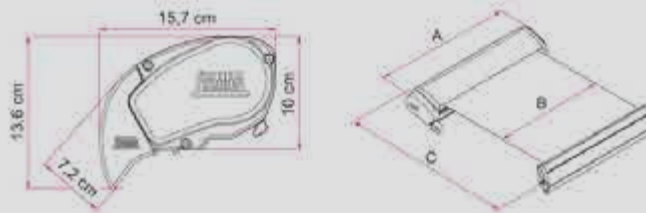

FIAMMA F45 S AWNING

PART NO.	DESCRIPTION	AWNING LENGTH (A)	CANOPY LENGTH (B)	EXTENSION (C)	SHADE SURFACE	WEIGHT
044293	F45 S 2.6M POLAR WHITE - 8'8", 6'6" PROJECTION, 43 LBS. ROYAL GREY	8'9" (2.63M)	8'1" (2.47M)	6'6" (2.00M)	53FT2 (4,9M)	43LB (19.5KG)
044294	F45 S 2.6M POLAR WHITE - 8'8", 6'6" PROJECTION, 43 LBS. ROYAL BLUE	8'9" (2.63M)	8'1" (2.47M)	6'6" (2.00M)	53FT2 (4,9M)	43LB (19.5KG)
044295	F45 S 3.0M** POLAR WHITE - 10'1", 8'2" PROJECTION, 51 LBS. ROYAL GREY	10'1" (3.08M)	9'7" (2.92M)	8'2" (2.50M)	79FT2 (7,3M2)	51LB (23KG)
044296	F45 S 3.0M** POLAR WHITE - 10'1", 8'2" PROJECTION, 51 LBS. ROYAL BLUE	10'1" (3.08M)	9'7" (2.92M)	8'2" (2.50M)	79FT2 (7,3M2)	51LB (23KG)
044297	F45 S 3.5M** POLAR WHITE - 11'6", 8'2" PROJECTION, 55 LBS. ROYAL GREY	11'5" (3.48M)	10'10" (3.31M)	8'2" (2.50M)	89FT2 (8,3M2)	55LB (25KG)
044298	F45 S 3.5M** POLAR WHITE - 11'6", 8'2" PROJECTION, 55 LBS. ROYAL BLUE	11'5" (3.48M)	10'10" (3.31M)	8'2" (2.50M)	89FT2 (8,3M2)	55LB (25KG)
044299	F45 S 4.0M** POLAR WHITE - 13'1", 8'2" PROJECTION, 60 LBS. ROYAL GREY	13'1" (3.98M)	12'9" (3.88M)	8'2" (2.50M)	104FT2 (9,7M2)	60LB (27KG)
044300	F45 S 4.0M** POLAR WHITE - 13'1", 8'2" PROJECTION, 60 LBS. ROYAL BLUE	13'1" (3.98M)	12'9" (3.88M)	8'2" (2.50M)	104FT2 (9,7M2)	60LB (27KG)
044301	F45 S 4.5M** POLAR WHITE - 14'8", 8'2" PROJECTION, 66 LBS. ROYAL GREY	14'8" (4.48M)	14'2" (4.31M)	8'2" (2.50M)	116FT2 (10,8M2)	66LB (30KG)
044302	F45 S 4.5M** POLAR WHITE - 14'8", 8'2" PROJECTION, 66 LBS. ROYAL BLUE	14'8" (4.48M)	14'2" (4.31M)	8'2" (2.50M)	116FT2 (10,8M2)	66LB (30KG)
044306	F45 S 2.6M TITANIUM - 8'8", 6'6" PROJECTION, 43 LBS. ROYAL GREY	8'9" (2.63M)	8'1" (2.47M)	6'6" (2.00M)	53FT2 (4,9M)	43LB (19.5KG)
044307	F45 S 4.0M** TITANIUM - 13'1", 8'2" PROJECTION, 60 LBS. ROYAL GREY	13'1" (3.98M)	12'9" (3.88M)	8'2" (2.50M)	104FT2 (9,7M2)	60LB (27KG)
044050	F45 S 2.6M DEEP BLACK - 8'8", 6'6" PROJECTION, 43 LBS. ROYAL GREY	8'9" (2.63M)	8'1" (2.47M)	6'6" (2.00M)	53FT2 (4,9M2)	43LB (19.5KG)
044051	F45 S 3.0M** DEEP BLACK - 10'1", 8'2" PROJECTION, 51 LBS. ROYAL GREY	10'1" (3.08M)	9'7" (2.92M)	8'2" (2.50M)	79FT2 (7,3M2)	51LB (23KG)
044052	F45 S 3.5M** DEEP BLACK - 11'6", 8'2" PROJECTION, 55 LBS. ROYAL GREY	11'5" (3.48M)	10'10" (3.31M)	8'2" (2.50M)	89FT2 (8,3M2)	55LB (25KG)

Up-to-date model of the F45 awning. The renewed design is more compact and more functional with a lot of technical improvements. The lead bar has two tracks allowing for use as sunscreen or LED lights. Simple to use and easy to install on the wall of your RV. Sturdy and safe to operate with an easy to hook winch loop. Polar white or Titanium hardware.

FEATURES:

- UV resistant, waterproof, washable
- Designed for wall installation and delivered with standard installation brackets
- Privacy room option available

** 1 tension rafter made of anodized aluminum included.